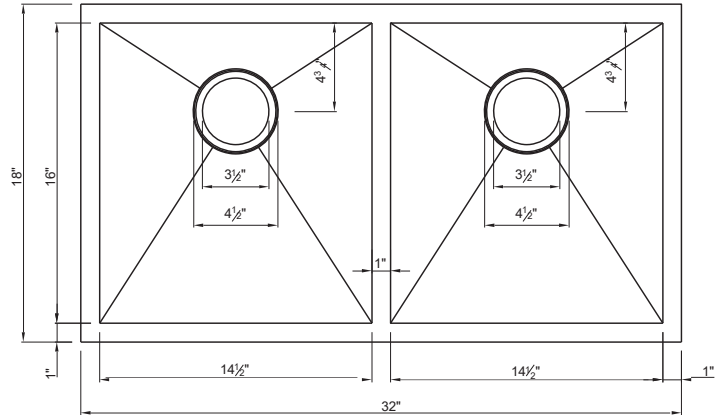

Noblesinks.com