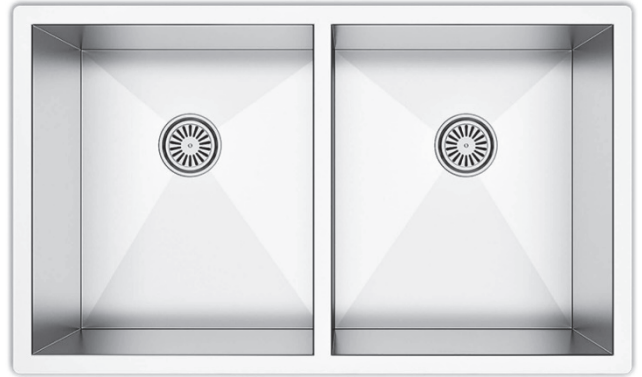

Noblesinks.com