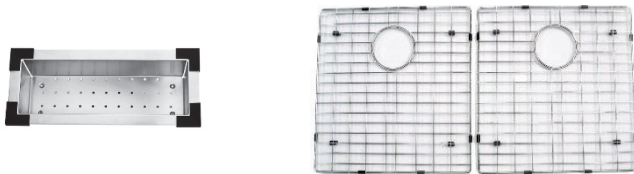

Model

NR0-18-5050

Size

32" x 18" x 9" OD
14.5" x 16" x 9" ID , 14.5" x 16" x 9" ID

Finish

Brushed Nickel

Features

- R0-Zero radius kitchen sink
- Double bowl 50/50
- 18 gauge
- 304 stainless steel sink
- 18/10 chromium/nickel content
- Sound cancellation pads
- Thermal undercoating

Accessories Available

Accessory Kit Available

Contact

info@noblesinks.com