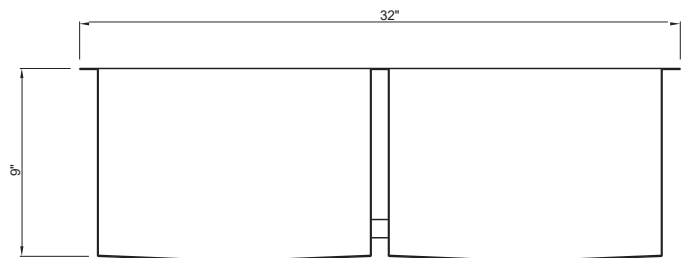

Noblesinks.com