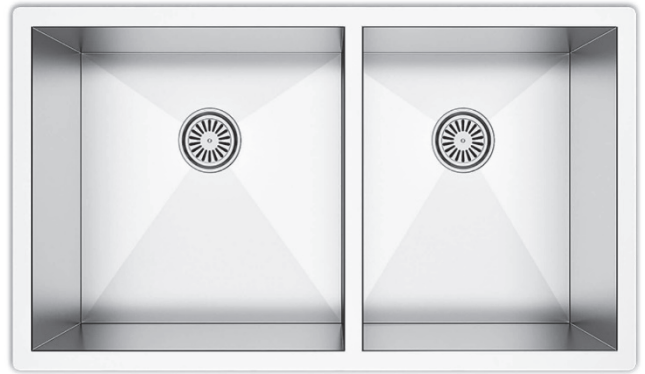

Contact

info@noblesinks.com

Noblesinks.com