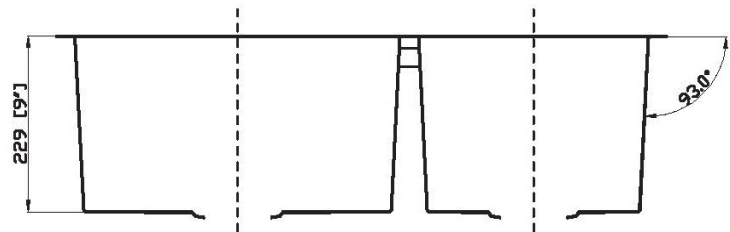

Contact

info@noblesinks.com

Noblesinks.com