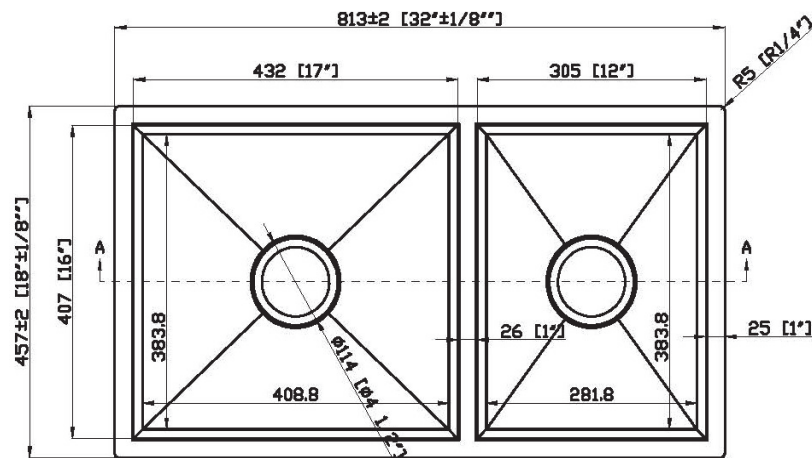

Contact

info@noblesinks.com

Noblesinks.com