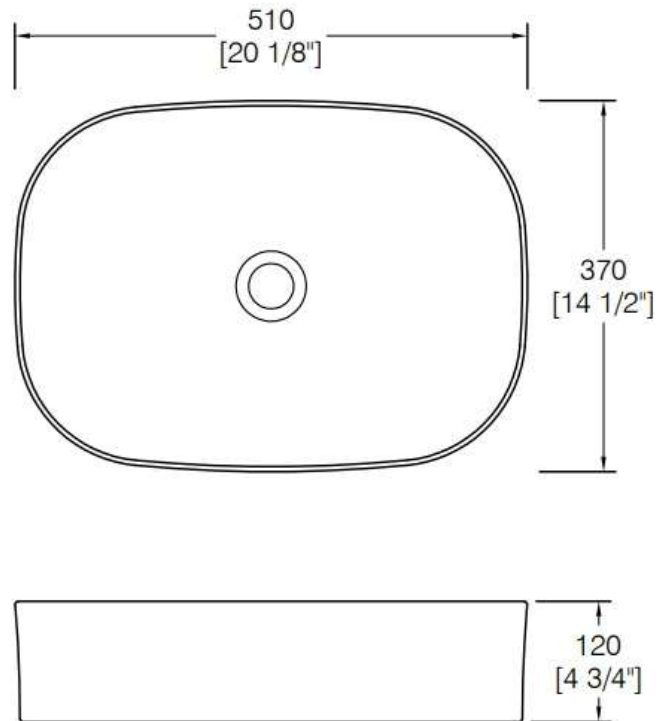

Model

**WL466**

Size

20 1/8" x 14 1/2" x 4 3/4"

Material

Vitreous China

Finish

White, Matt Black  
and Matt Grey

Additional

Dimensions of fixtures are nominal and may vary within the range of tolerances established by ANSI Standard A112.19.2. These measurements are subject to change or cancellation. No responsibility is assumed for use of superseded or voided pages.