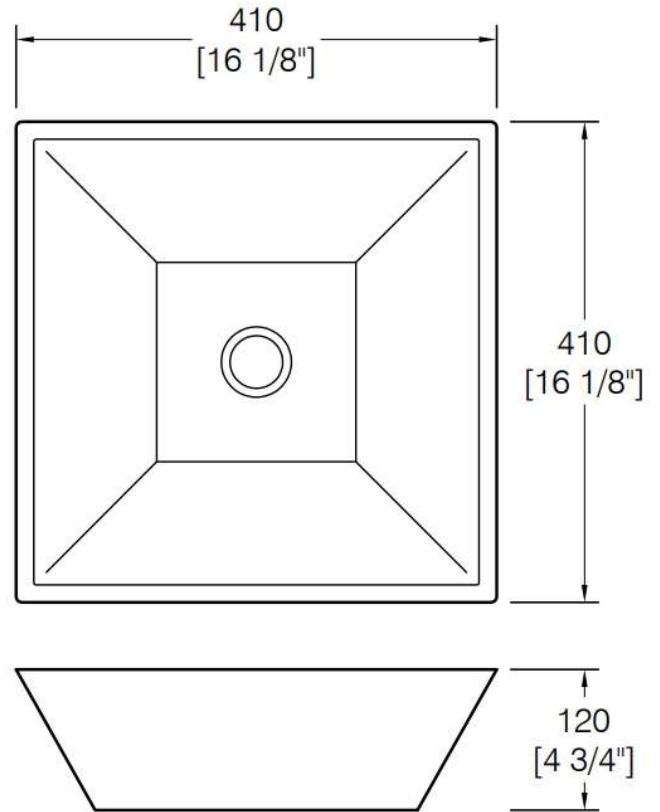

Model

WL434

Size

16-1/8" x 16-1/8" x 4 3/4" OD"

Material

Vitreous China

Finish

White

Additional

Dimensions of fixtures are nominal and may vary within the range of tolerances established by ANSI Standard A112.19.2. These measurements are subject to change or cancellation. No responsibility is assumed for use of superseded or voided pages.