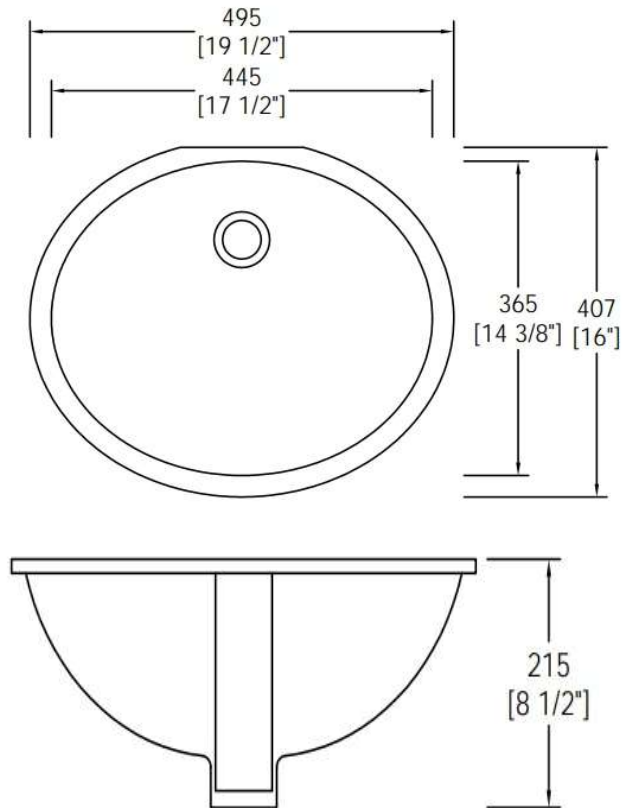

Model

**WL1714**

Size

19 1/2" x 16" x 8 1/2" OD  
17 1/2" x 14 3/8" x 5 7/8" ID

Material

Vitreous China

Finish

White and Biscuit

Additional

Dimensions of fixtures are nominal and may vary within the range of tolerances established by ANSI Standard A112.19.2. These measurements are subject to change or cancellation. No responsibility is assumed for use of superseded or voided pages.