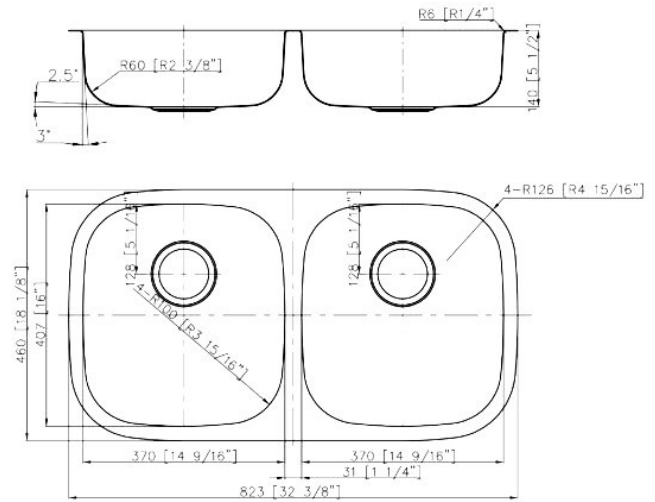

Accessory Kit Available

Contact

info@noblesinks.com

Noblesinks.com