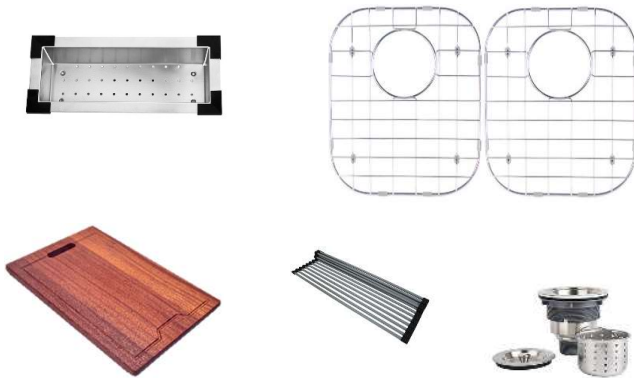

Accessory Kit Available

Contact

info@noblesinks.com

Noblesinks.com