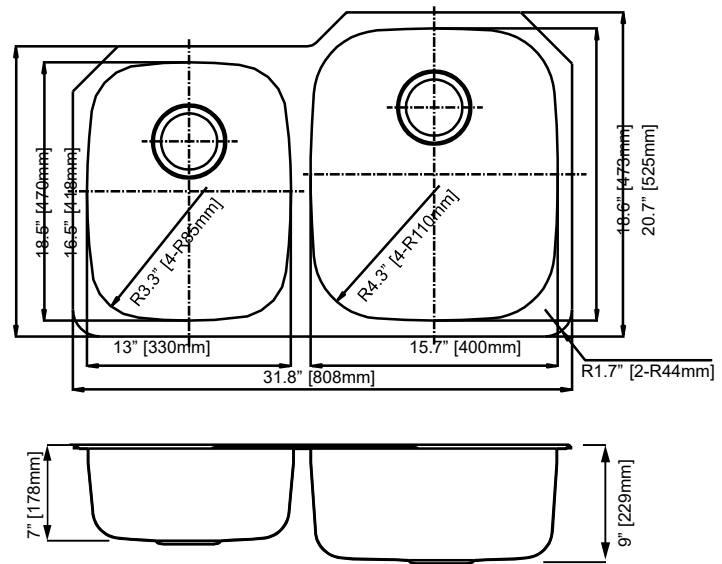

Contact

info@noblesinks.com

Noblesinks.com