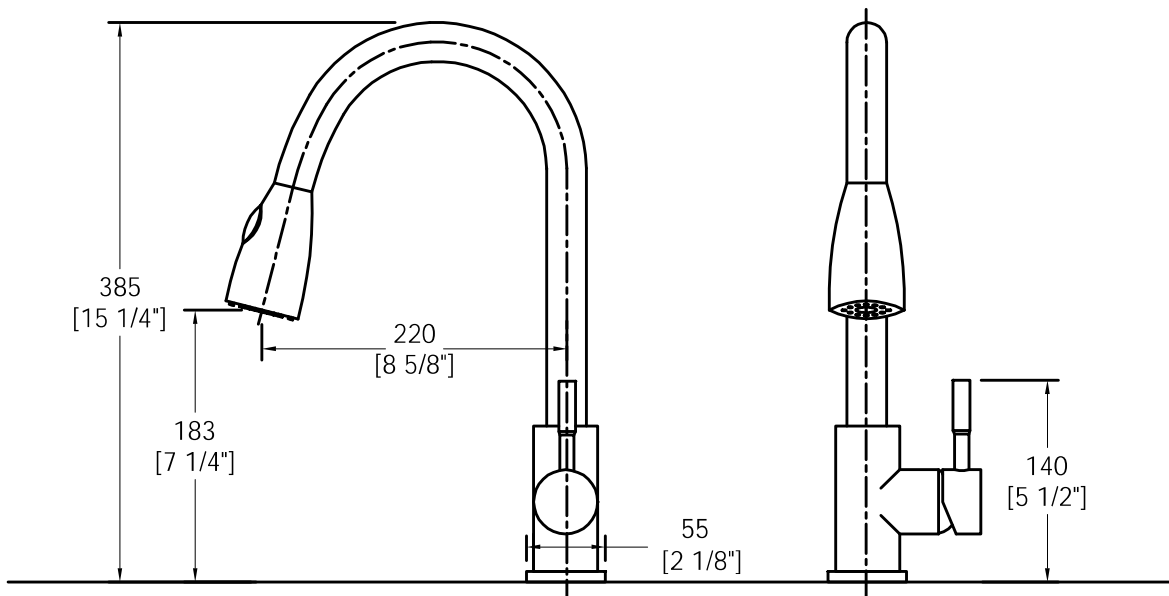

NOBLE | Faucet

Pull-down Single Handle Kitchen Faucet WL-KFU2B

Features

- Stainless steel 304 construction
- Single lever handle
- Ceramic disc valve
- Hot and cold supply hose
- Single-hole installation
- 1.8 gpm max at 60psi

Operation

- Two function spray

Available Colors/Finishes

Brushed
Chrome
Matt Black

CRITICAL DIMENSIONS

DO NOT SCALE