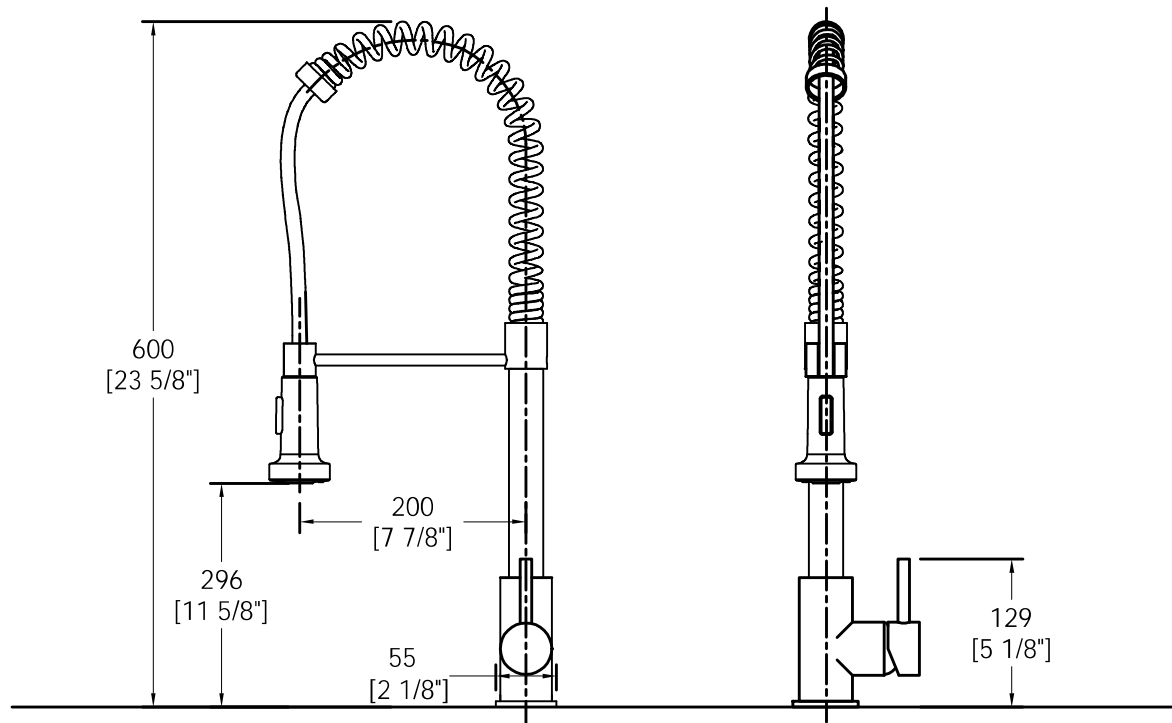

NOBLE | Faucet

Pull-down Single Handle Kitchen Faucet WL-KFT2AH

Features

- Stainless steel 304 construction
- Single lever handle
- Ceramic disc valve
- Hot and cold supply hose
- Single-hole installation
- 1.8 gpm max at 60psi

Operation

- Two function spray

Available Colors/Finishes

Brushed
Chrome
Matt Black

CRITICAL DIMENSIONS

DO NOT SCALE