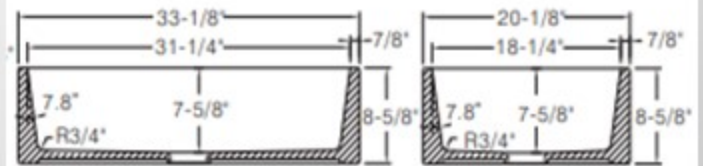

Contact

Daniel Ospina (407) 451-0529 Gary Sena (321) 315-9733
noble.nsc@gmail.com

Noblesinks.com